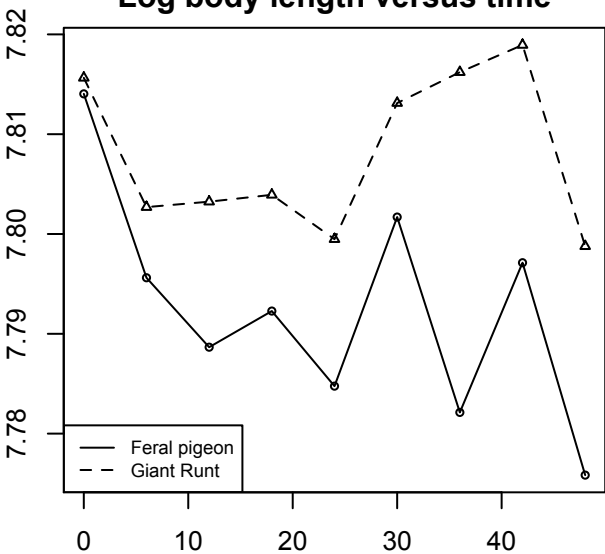

### Log body length versus time

### Log head width versus time

### Log metathorax width versus time

### PC1 versus time