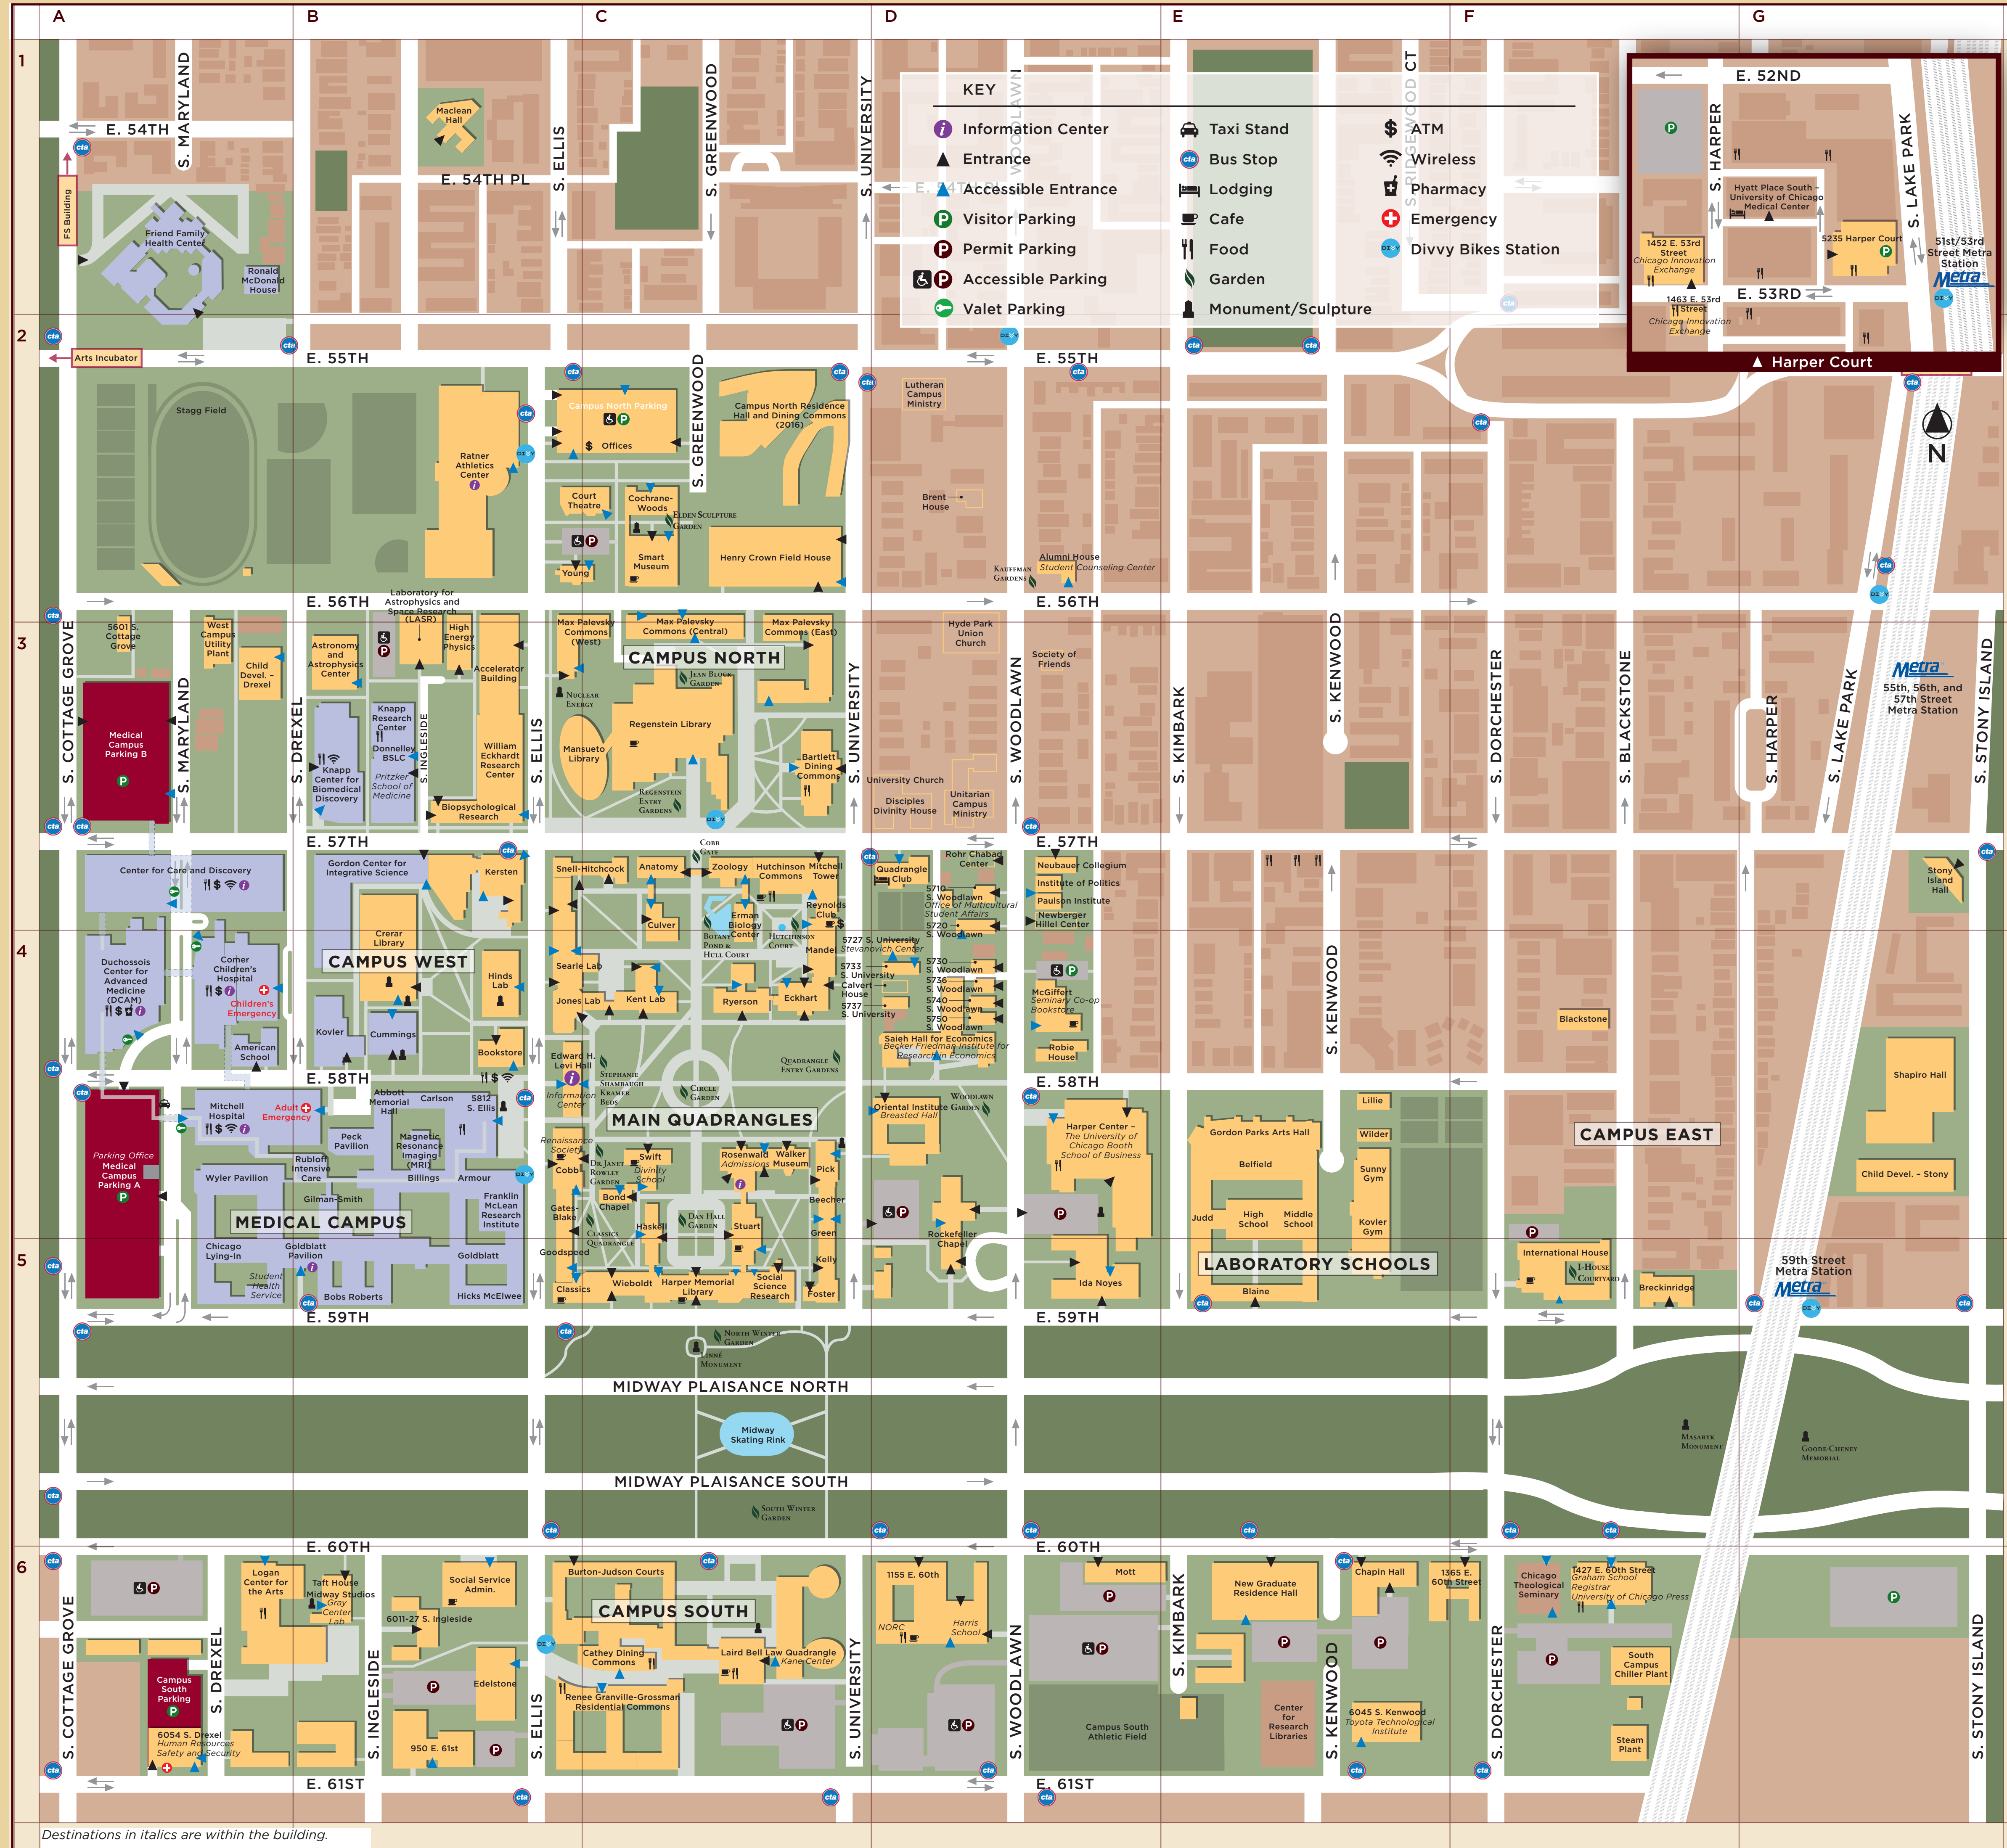

Admissions Office
collegeadmissions.uchicago.edu
1101 E. 58th Street, Rosenwald 105

Ratner Athletics Center
athletics.uchicago.edu
5530 S. Ellis Ave

Campus Resources

Admissions, Undergraduate
collegeadmissions.uchicago.edu
Rosenwald Hall
1101 E. 58th Street
(773) 702-8650

Admissions, Graduate
gradadmissions.uchicago.edu
Rosenwald Hall
1101 E. 58th Street
(773) 702-3760

Medical Campus
uchospitals.edu
5841 S. Maryland Ave
(773) 702-1000

Office of the Reynolds Club
and Student Activities
studentactivities.uchicago.edu
5706 S. University Ave, RCO01
(773) 702-8787

Athletics Office
athletics.uchicago.edu
Ratner Center
5530 S. Ellis Ave
(773) 702-7684

Safety and Security
Police Department
safety-security.uchicago.edu
6054 S. Drexel Ave (Open 24/7)
(773) 702-8181

Transportation and Parking
safety-security.uchicago.edu/transportation
5525 S. Ellis Ave, Suite 171
(773) 795-6108 / (773) 702-8969

Residential Properties
rp.uchicago.edu
5100 S. Dorchester Avenue
(773) 753-2218

Mobile Resources

University Automated Directory
directory.uchicago.edu
(773) 702-1234

Events Calendar
event.uchicago.edu

UChicago Mobile App
Maps, events, and more
Search for UChicago Mobile in the App Store or
Google Play

UChicago Dining Mobile App
Dining listings
dining.uchicago.edu

Transit Apps
CTA and Metra: transitapp.com
University Shuttles: uchicago.transloc.com

DIRECTORY

Map Key	Building
D6	1155 E. 60th Street 1155
F6	1365 E. 60th Street 1365
F6	1427 E. 60th Street PRESS
F1	1452 E. 53rd Street 1452
G1	5235 S. Harper Court 5235
A3	5601 S. Cottage Grove
D3	5710 S. Woodlawn 5710
D3	5720 S. Woodlawn 5720
D4	5727 S. University SC
D4	5730 S. Woodlawn 5730
D4	5736 S. Woodlawn 5736
D4	5737 S. University 5737
D4	5740 S. Woodlawn 5740
D4	5750 S. Woodlawn 5750
B6	6011-27 S. Ingleside FA
E6	6045 S. Kenwood 6045
A6	6054 S. Drexel 6054
B6	950 E. 61st Street 950
B3	Accelerator Building ACC
C4	Admissions RO
D2	Alumni House AA
C3	Anatomy Building A
A2	Arts Incubator AI
B3	Astronomy and Astrophysics Center AAC
C3	Bartlett Dining Commons BC
D4	Becker Friedman Institute for Research in Economics SH
C4	Beecher Hall BR
B3	Biopsychological Research BPS
F4	Blackstone Hall BL
C4	Bond Chapel BOND
B4	Bookstore BK
F5	Breckinridge Hall BH
G2	Broadview Hall
C6	Burton-Judson Courts BJ
C2	Campus North Residence Hall and Dining Commons (2016)
D6	Campus South Athletic Field
C6	Cathey Dining Commons ADC
E6	Center for Research Libraries
E6	Chapin Hall CH
G1	Chicago Innovation Exchange
F6	Chicago Theological Seminary CTS
A3	Child Development - Drexel CDD
G4	Child Development - Stony CDS
B5	Classics CL
B4	Cobb Hall C
C2	Cochrane-Woods Art Center CWAC
B6	College Housing (Edelstone) ED
C2	Court Theatre CT
B4	Crerar Library JCL
C2	Henry Crown Field House HCFH
C3	Culver Hall CU

Map Key	Building
C4	Divinity School (Swift) S
C4	Eckhart Hall E
B6	Edelstone Center ED
B4	Edward H. Levi Hall LH
C3	Erman Biology Center EB
C5	Foster Hall F
B4	Gates-Blake Hall GB
B5	Goodspeed Hall GO
F6	Graham School PRESS
B6	Gray Center Lab M
C4	Green Hall GR
D4	Harper Center BOOTH
C5	Harper Memorial Library HM
D4	Harris School of Public Policy 1155
C6	Haskell Hall H
B3	High Energy Physics HEP
B4	Hinds Laboratory HGS
A6	Human Resources 6054
C3	Hutchinson Commons HC
G1	Hyatt Place Chicago South/University Medical Center HPS
D5	Ida Noyes Hall INH
D4	Information Center (Levi) LH
D3	Institute of Politics IP
F5	International House INT
B4	Jones Laboratory GHJ
C3	Joseph Regenstein Library JRL
E4	Judd Hall J
C6	Kane Center LBQ
C5	Kelly Hall KY
C4	Kent Chemical Laboratory K
B3	Kersten Physics Teaching Center KPTC
C6	Laird Bell Law Quadrangle LBQ
B3	LASR, Laboratory for Astrophysics and Space Research LASR
E4	Lillie House L
A6	Logan Center for the Arts RDLC
B1	Maclean Hall MAC
C4	Mandel Hall MH
C3	Mansueti Library ML
C3	Max Palevsky Residential Commons PRC
D4	McGiffert MCGH
C5	Midway Skating Rink SR
B6	Midway Studios M
C3	Mitchell Tower MT
D6	Mott Building CSM
D3	Neubauer Collegium for Culture and Society NC
E6	New Graduate Residence Hall NGR
D6	NORC 1155
D3	Office of Multicultural Student Affairs 5710
D4	Oriental Institute OI
C2	Parking, Campus North CNP
A6	Parking, Campus South CSP