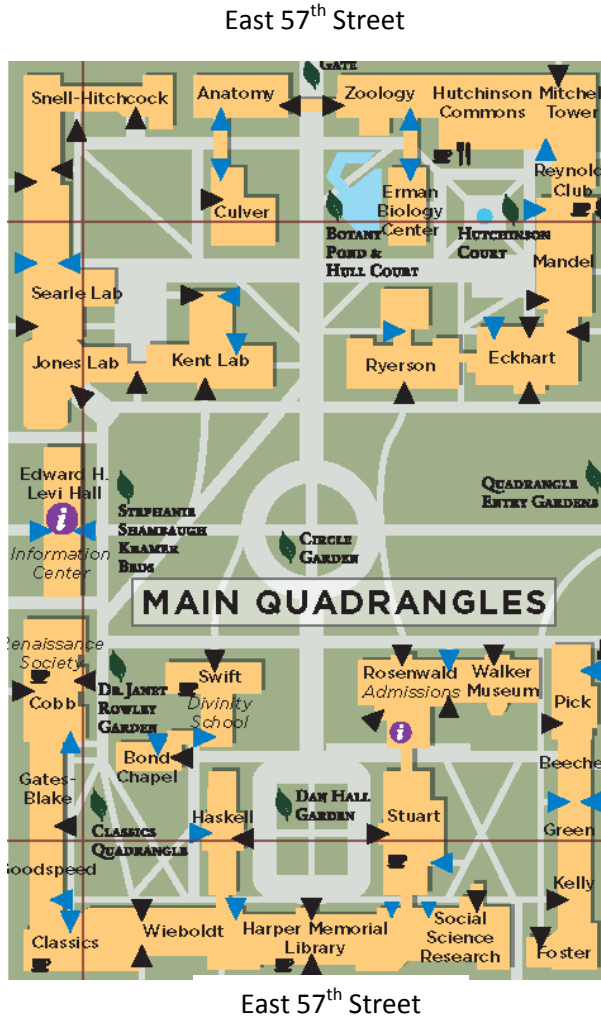

**George Herbert Jones Laboratory**

South Ellis Avenue

South University Avenue

**Jones Laboratory**  
5747 South Ellis Avenue Chicago, IL 60637

**Building Accessibility Features**

- Accessible entrances and routes
- Entrance: via Kent Hall in basement on east side of building
- Restrooms: third floor